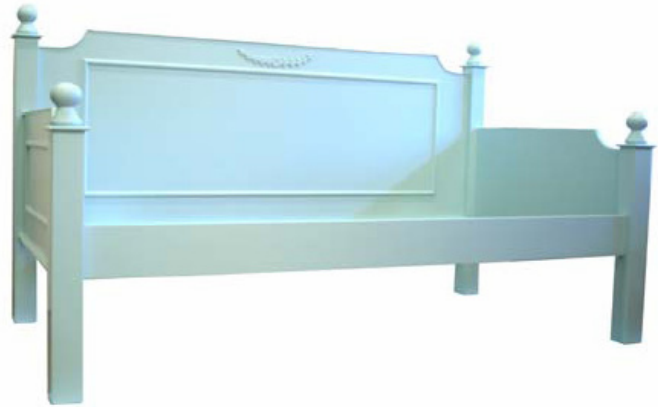

By Coastal Woodcraft

Item # 691T
Classic Bed Twin

PHOTO *above* in Victorian White over Sunset

Item # 691D
Classic Daybed

PHOTO *right* in St. Croix

Item # 605
Seaside Bed

- Scalloped Headboard & Footboard
Complete with Headboard, Footboard, Slats & Rails
- 605T Twin 53H x 41W x 84L
- 605F Full 53H x 56W x 84L
- 605Q Queen 53H x 63W x 87.5
- 605K King 53H x 78.75W x 87.5L
- Daybed (All Daybeds are Trundle Height)
- 605D Daybed 47H x 45W x 84L