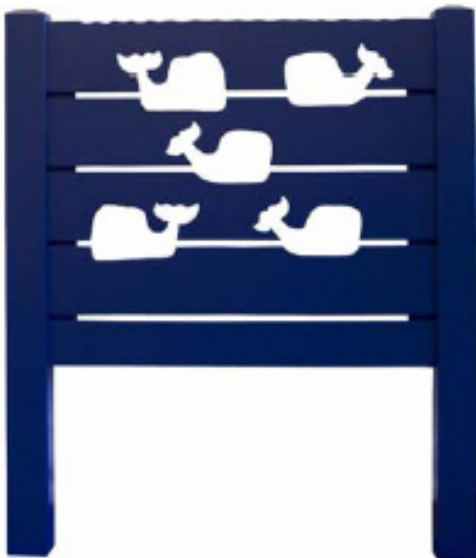

Item # 615TH
Whale Bed Twin Headboard
PHOTO above in Regatta

Item # 615

Whale Bed

- Slat Headboard with Whale Cut-outs
- Item # 650 Low Profile Footboard
- Complete with Headboard, Footboard, Slats & Rails
- 615T Twin 48H x 41W x 84L
- 615F Full 48H x 56W x 84L
- 615Q Queen 48H x 63W x 87.5L
- 615K King 48H x 78.75W x 87.5L
- Daybed (All Daybeds are Trundle Height)
- 615D Daybed 42H x 45W x 84L

Refer to Options Page