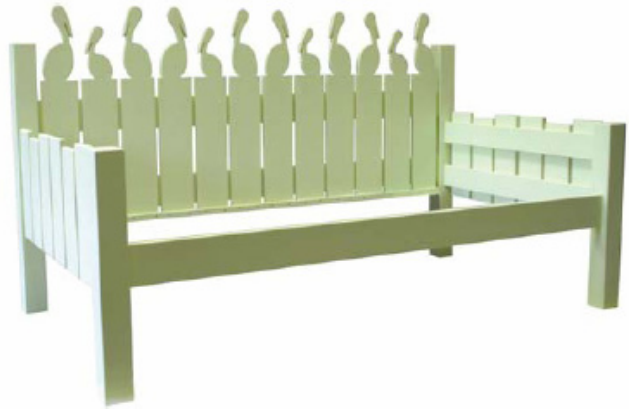

Item # 609D
Pelican Daybed shown in Palm
PHOTO *Below*

Item # 620
Boat Bed

Complete with Headboard, Footboard, Slats & Rails

1. 620T Twin 58.25H x 41W x 84L
   - 620F Full 58.25H x 56W x 84L
   - 620Q Queen 58.25H x 63W x 87.5L
   - 620K King 58.25H x 78.75W x 87.5L
2. Daybed (All Daybeds are Trundle Height)
3. 620D Daybed 48H x 45W x 84L