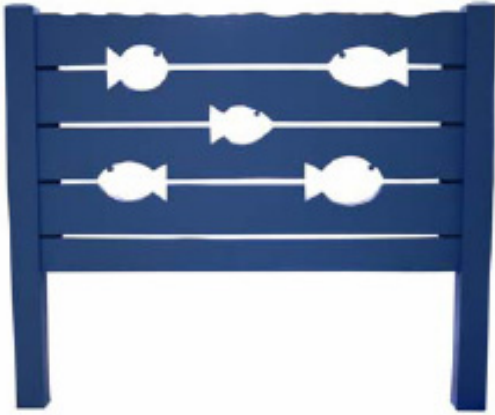

Item # 609D
Pelican Daybed shown in Palm
PHOTO *Below*

Item # 620TH
Boat Bed
PHOTO *Above* shown in Coastal

Item # 620
Boat Bed

Complete with Headboard, Footboard, Slats & Rails

- 620T Twin 58.25H x 41W x 84L
 - 620F Full 58.25H x 56W x 84L
 - 620Q Queen 58.25H x 63W x 87.5L
 - 620K King 58.25H x 78.75W x 87.5L
- Daybed (All Daybeds are Trundle Height)
- 620D Daybed 48H x 45W x 84L

Item # 620D
Boat Daybed
PHOTO *Right* (shown in old cut out
boat pattern) in Seabrook Red

www.seabrookclassics.com
www.coastalwoodcraft.com

Phone: 843.466.0241 Fax: 843.466.0288

By Coastal Woodcraft

Item # 610