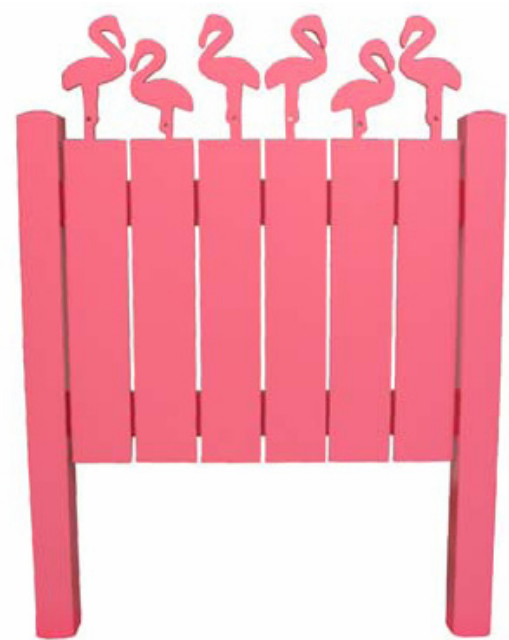

Item # 604TH
Flamingo Bed Twin Headboard
PHOTO *above* in Flamingo

Item # 604
Flamingo Bed

Complete with Headboard, Footboard, Slats & Rails

- 604T Twin 56.5H x 41W x 84L
- 604F Full 55.5H x 56W x 84L
- 604Q Queen 56.5H x 63W x 87.5L
- 604K King 56.5H x 78.75W x 87.5L

Daybed (All Daybeds are Trundle Height)

- 604D Daybed 48H x 45W x 84L

Refer to Options Page